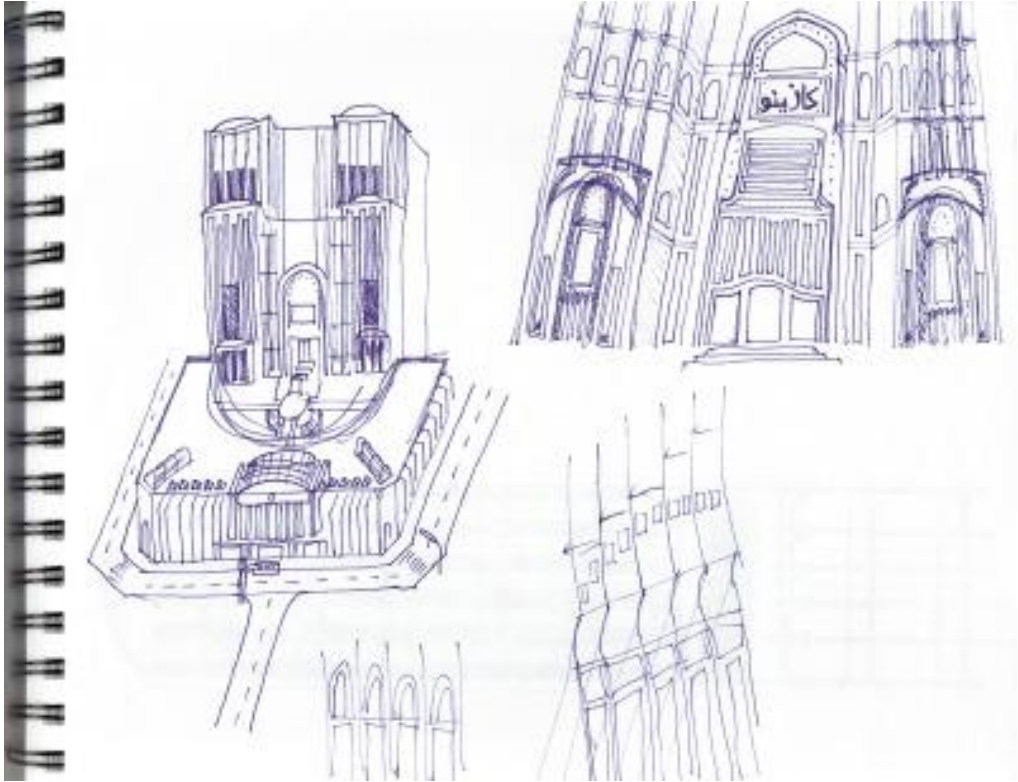

Government Building Design

ART 499 Design #1

Joseph J. Wunderlich IV ©2015

Apr. 4, 2015

Preliminary sketches:

Design in MC:

Design in MC:

Editing in MCedit:

Design in MC:

Design in MC:

Design in MC:

Design in MC:

Design in MC:

Design in MC:

Design in MC:

Design in MC: